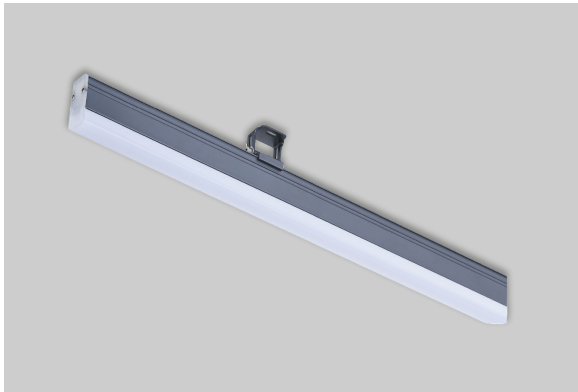

# WALL WASHER

Inground Light | Wall Washer

**ZERON**  
NEW LIGHT NEW LIFE

## Wall Washer

## Application

\* Easy maintenance

- Modular LED for easy replacement
- Opening and closing possible of LED module part and power supply part
- Customizable beam angle
- Temperature max 50°