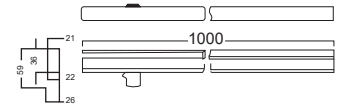

WALL WASHER

Inground Light | Wall Washer

ZERON
NEW LIGHT NEW LIFE

Wall Washer

ZERN-ASMG21001

3.000K   4.000K   5.000K   6.000K

Specification

Daya (W)	Input Voltage	Frequency Amp	LED Efikasi	Total Lumen	CRI	Temperatur Warna	Proteksi	Material
6W / 12W	DC 12V, 24V / AC 220V	50/60Hz	100Lm/W	600Lm/1200Lm	>80Ra (Optional >90Ra)	3000K-6000K, RGB	IP65	Aluminium+PC

Model : ZERN-ASMG21001-6W

Dimension (mm)

Model : ZERN-ASMG21001-12W

Dimension (mm)

Application

* Easy maintenance

- Modular LED for easy replacement
- Opening and closing possible of LED module part and power supply part
- Customizable beam angle
- Temperature max 50°